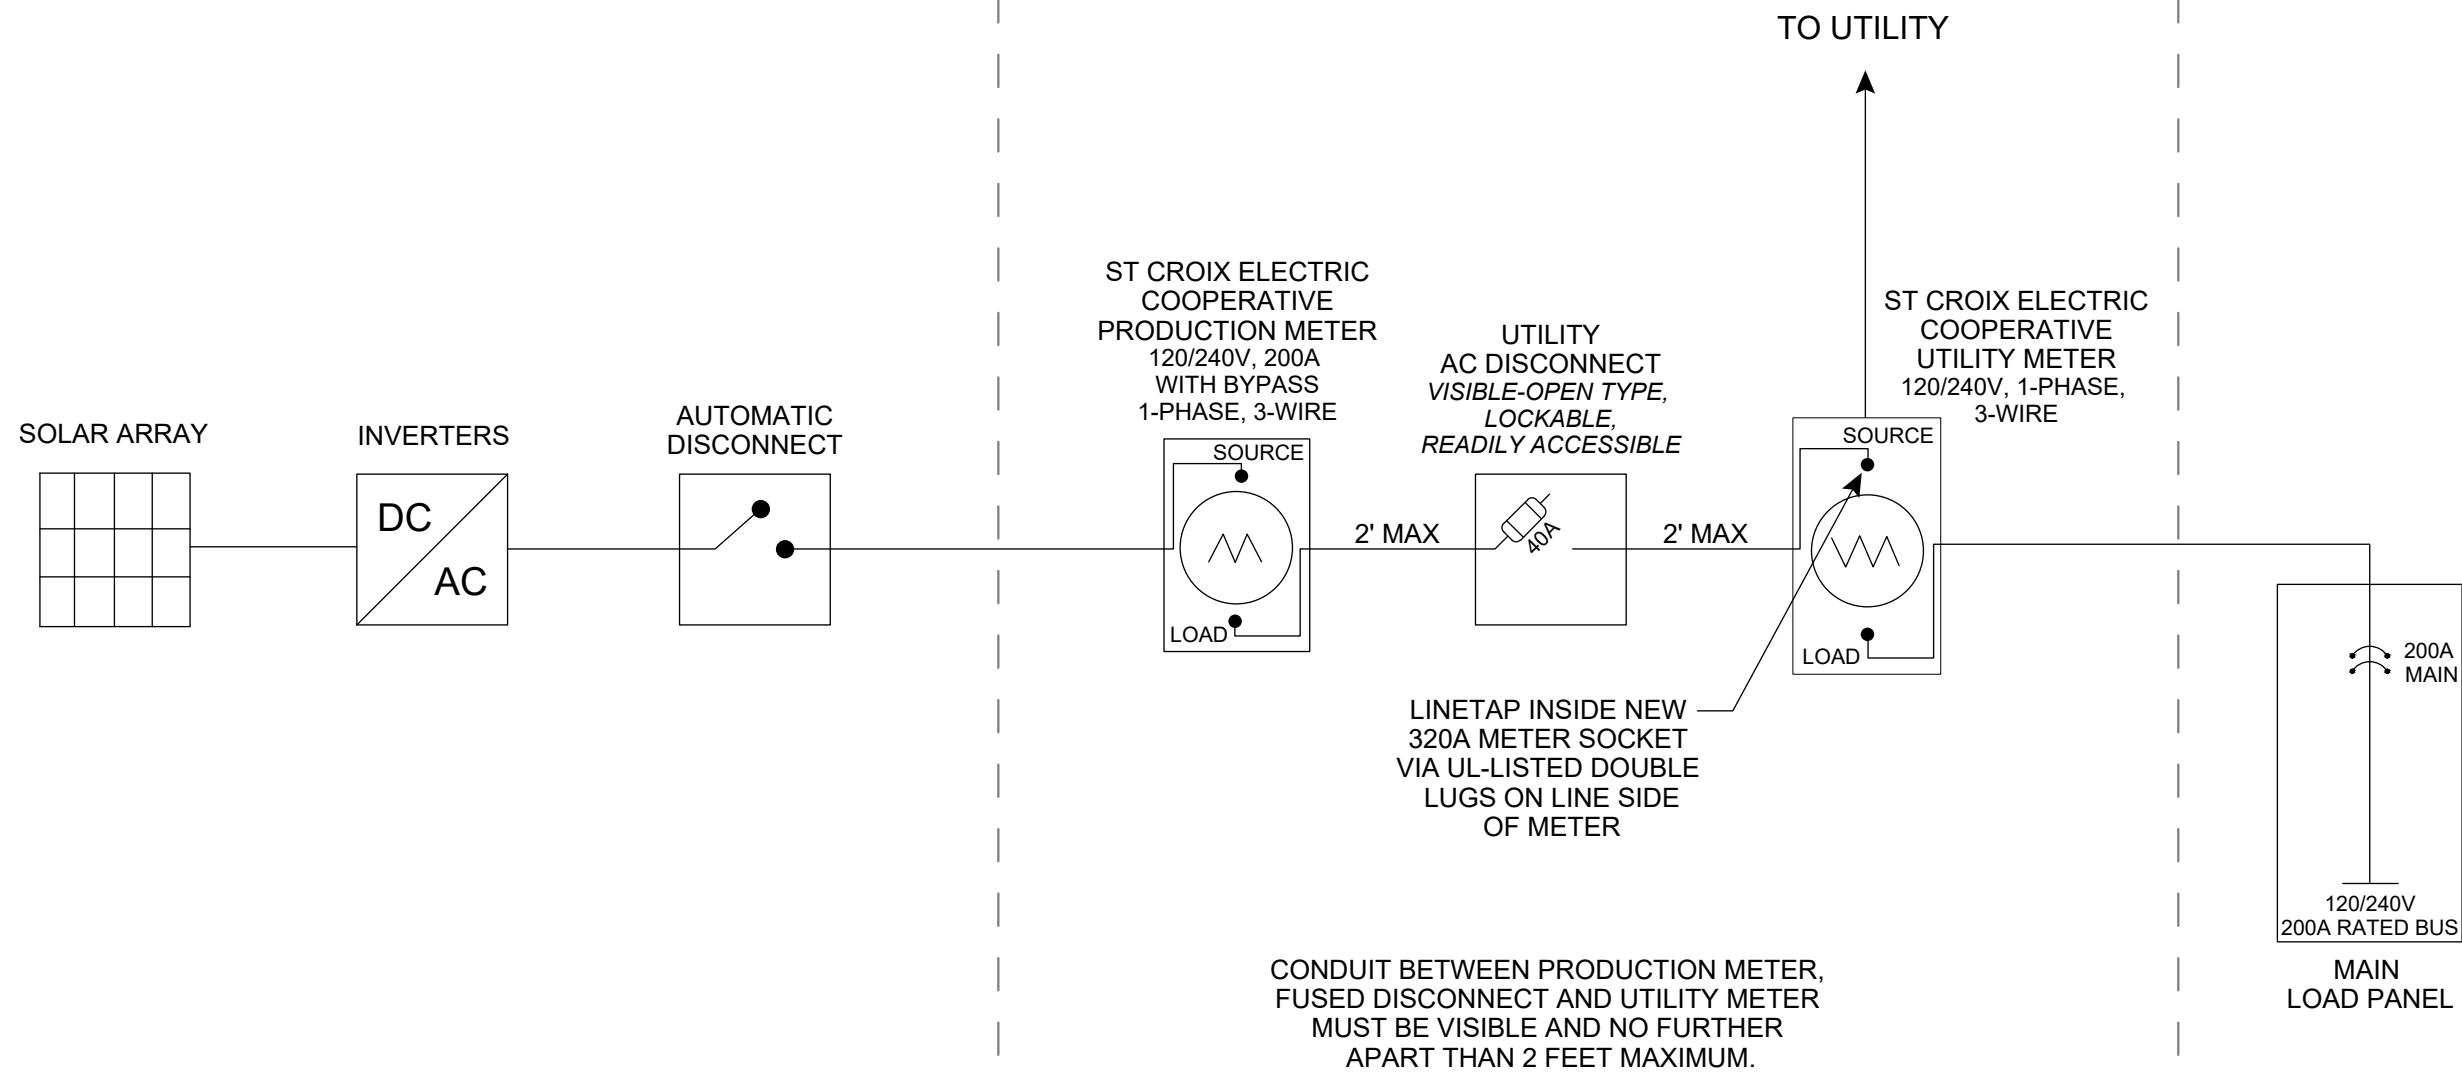

1925 Ridgeway St. | Hammond, WI 54015
715-796-7000 | www.scecn.net
This institution is an equal opportunity provider.

SOLAR –
NO BATTERY

GRID ARRAY

HOME EXTERIOR

INSIDE

1. DESIGN MEETS NEC CODE AND SHALL BE INSTALLED IN ACCORDANCE WITH NEC 690 AND POSTED WITH APPLICABLE WARNINGS, SIGNAGE, AND PLAQUES PER NEC 705-10, 690-17, & 690-64 (b) (5)

REVISIONS

LAST: 05/01/24 PM

**ELECTRICAL
LINE DIAGRAM**

*DISTANCES NOT TO SCALE